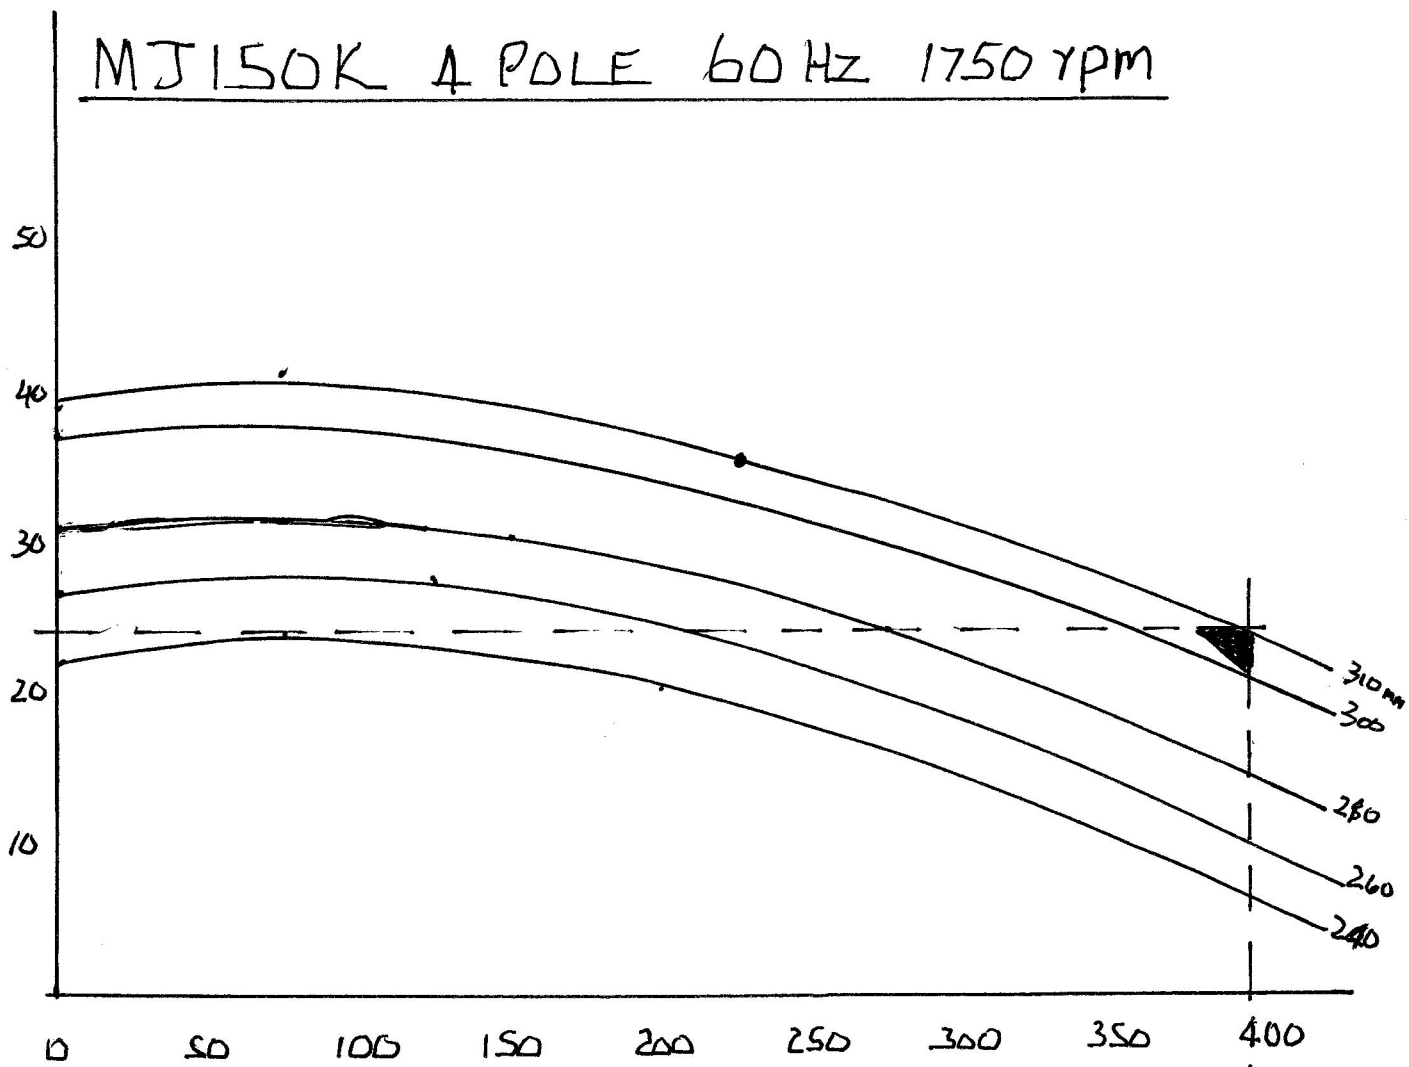

MJ150K 4 POLE 60HZ 1750 RPM

FLOWRATE