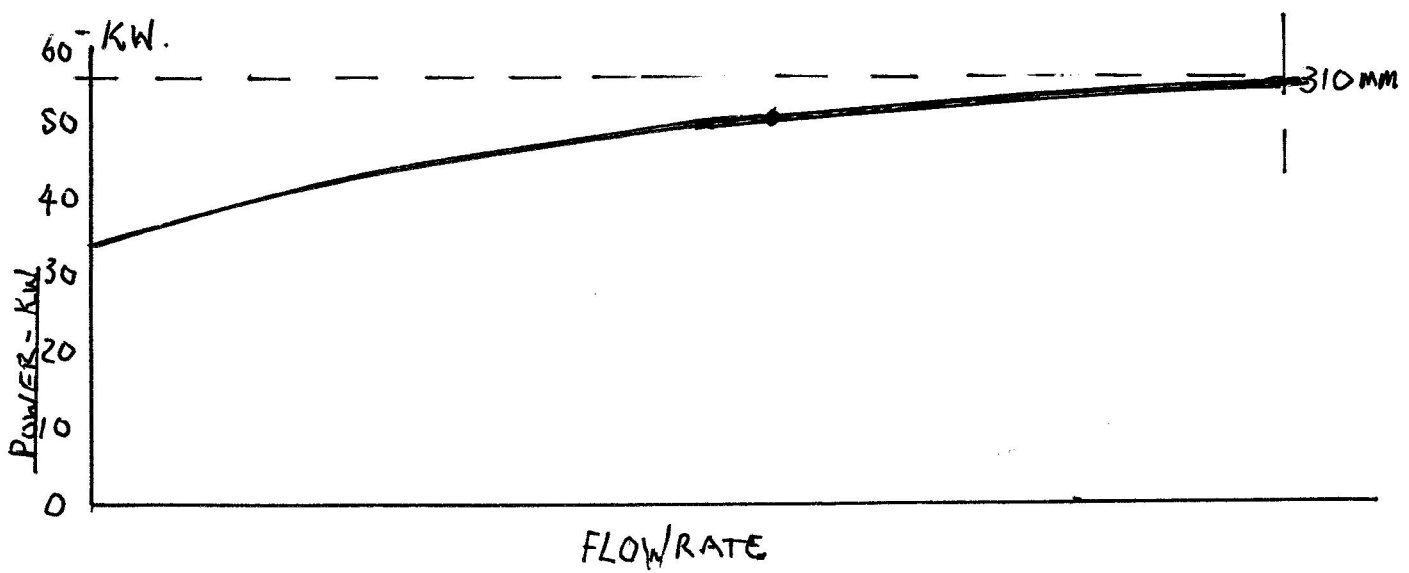

MJ150K 4 POLE 60HZ 1750 RPM

FLOWRATE