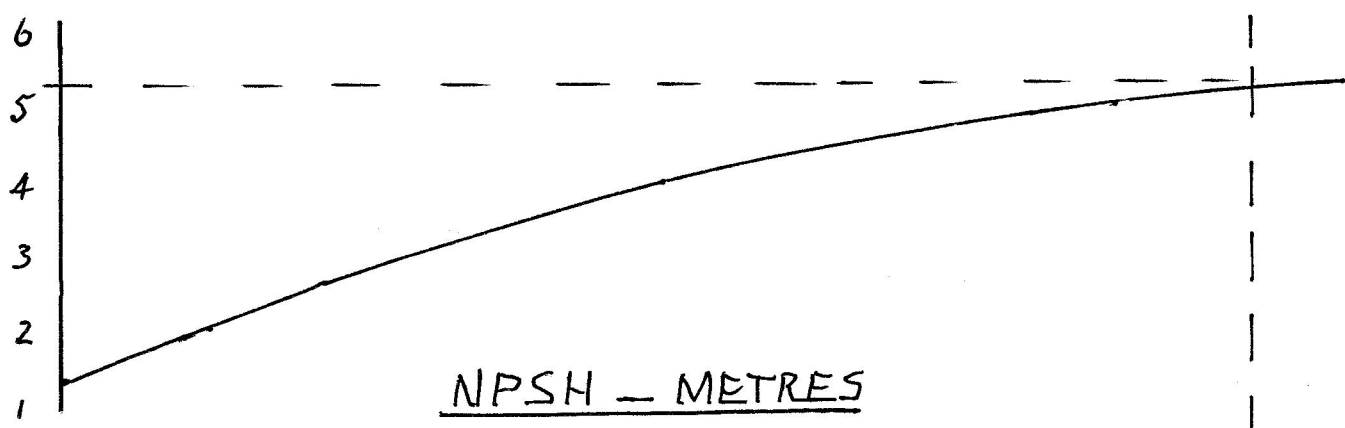

MJ150K 4 POLE 60HZ 1750 RPM

FLOWRATE